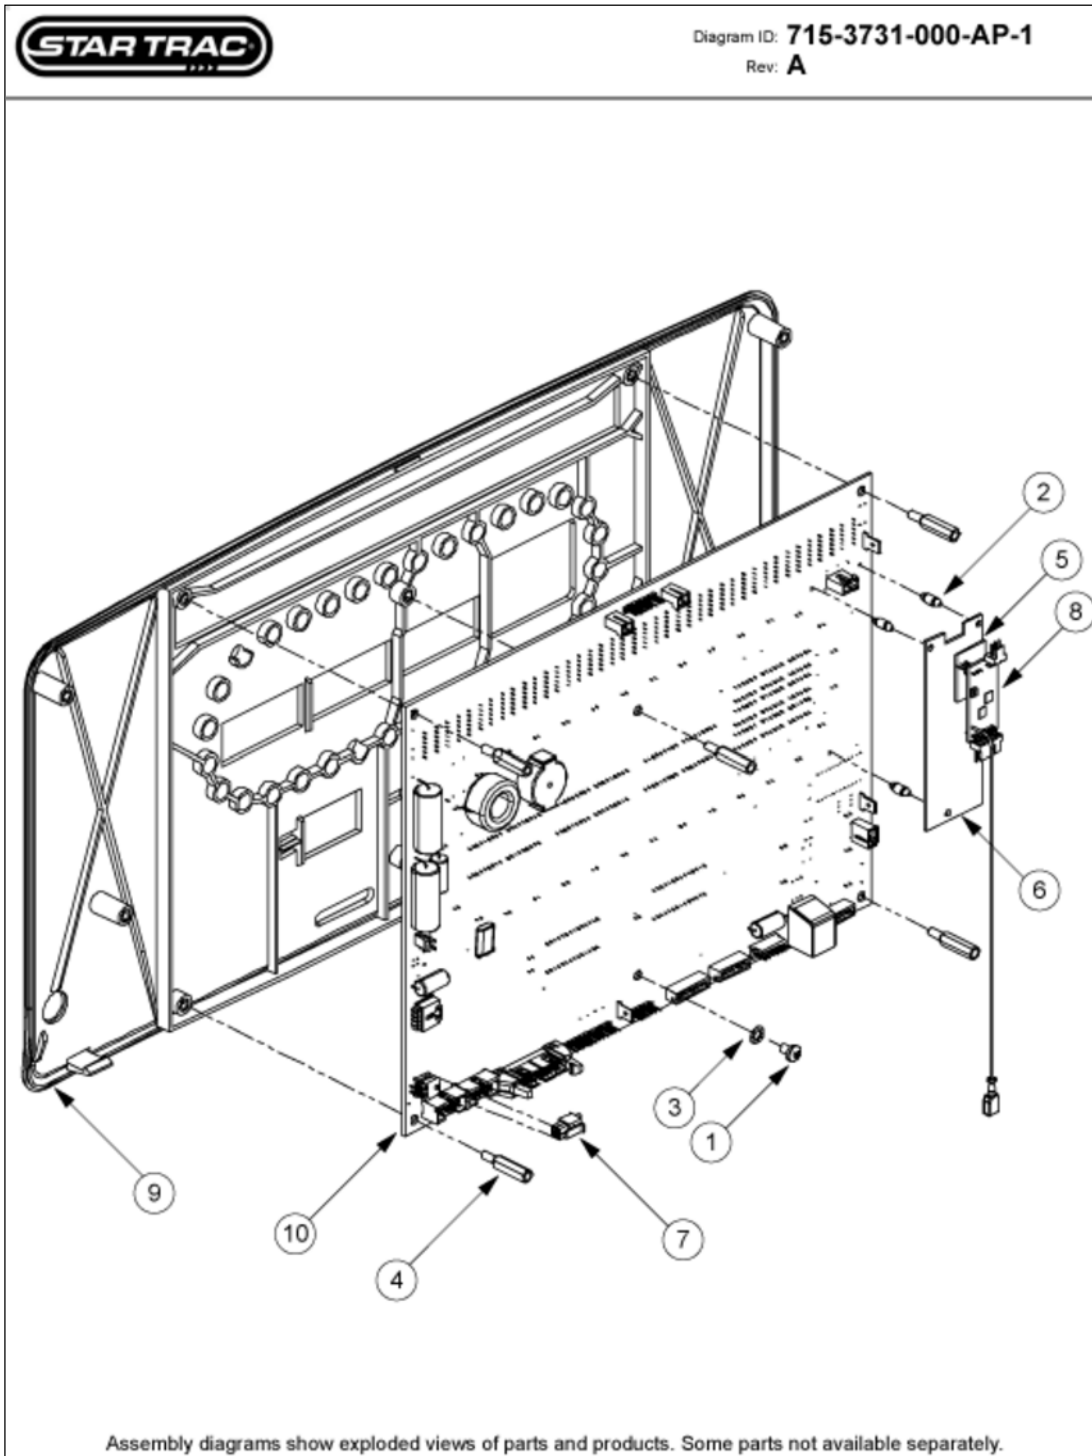

CARDIO • Treadmill • E Series Treadmill • E-TRx

Display Panel & Elec

Slide: 1-1-13-35 • PD ID: 1035 • PROD Link ID: • D ID: 381

October 22, 2009

Display Panel & Elec

Callout	Part Number:	Description
1	110-3407	SCREW, M4X0.7X 6L, PHM, PH, BO
2	120-3244	STANDOFF, 1/8"DIA X 3/16" NYLO
3	120-3258	*OBSOLETE*
4	120-3315	STANDOFF, M/F, M4X.07-21MM L
5	140-0665	DOUBLE SIDED TAPE
6	140-3330	*OBSOLETE*
7	715-3482	JUMPER, STOP SW BYPASS
8	715-3675	PCBA, SALUTRON 4000, VLAD
9	715-3733-KT	KIT, KEYPAD PLASTIC, OX LED
10	715-3845	ASSY, DISP BOAR LED,USB, E-TR

Parts are subject to availability. Part pricing may change with or without notice.
Check the Star Trac Support Website <http://support.startrac.com> for current part pricing.

October 22, 2009