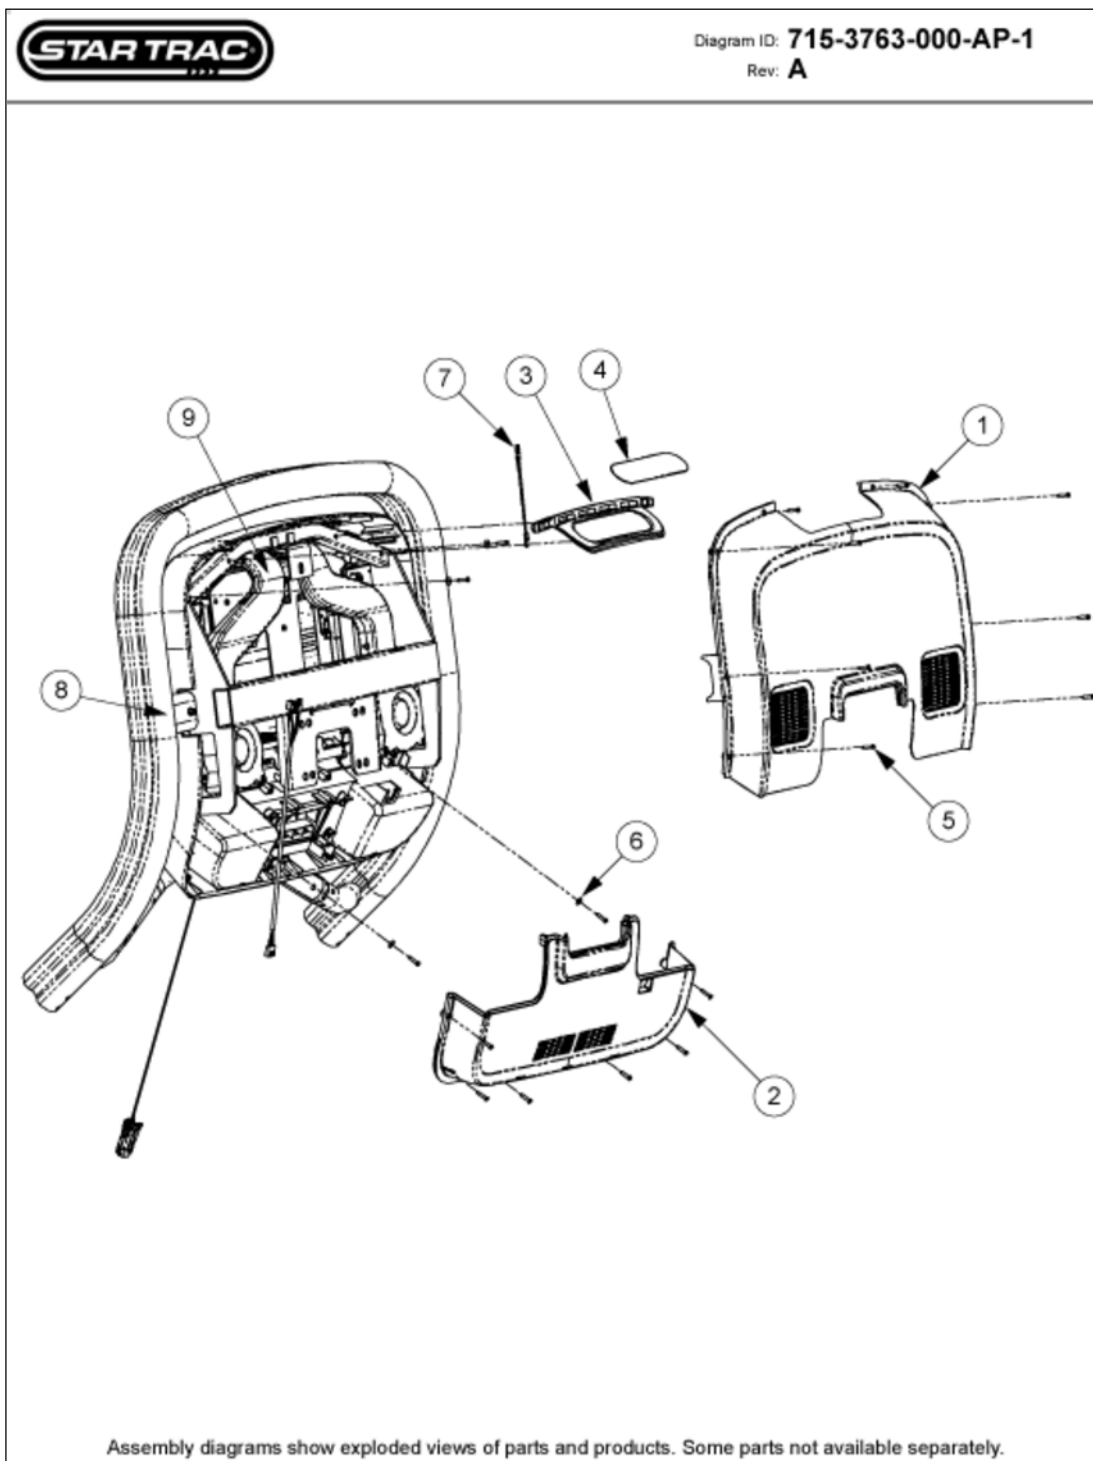

CARDIO • Treadmill • E Series Treadmill • E-TRx

Display & Handrail Assy Upper

Display & Handrail Assy Upper

Callout	Part Number:	Description
1	020-7069	REAR, TOP, TR
2	020-7070	REAR, BOTTOM, TR
3	020-7074	CAP, TV BLANK, TR
4	050-2066	LOGO, STARTRAC, VLAD, TR
5	110-3402	SCREW, M4X0.7X19L, PHT, PH, CS
6	120-3307	WASHER, M4, 4.3MMIDX12MMOD
7	715-3676	HARNESS, DISP GND STRAP, PRO
8	715-3747	ASSY, FRONT HANDRAIL, E-TRX
9	715-3788	ASSY, MAIN CONSOLE, ETR, LED

Parts are subject to availability. Part pricing may change with or without notice.
Check the Star Trac Support Website <http://support.startrac.com> for current part pricing.

October 22, 2009