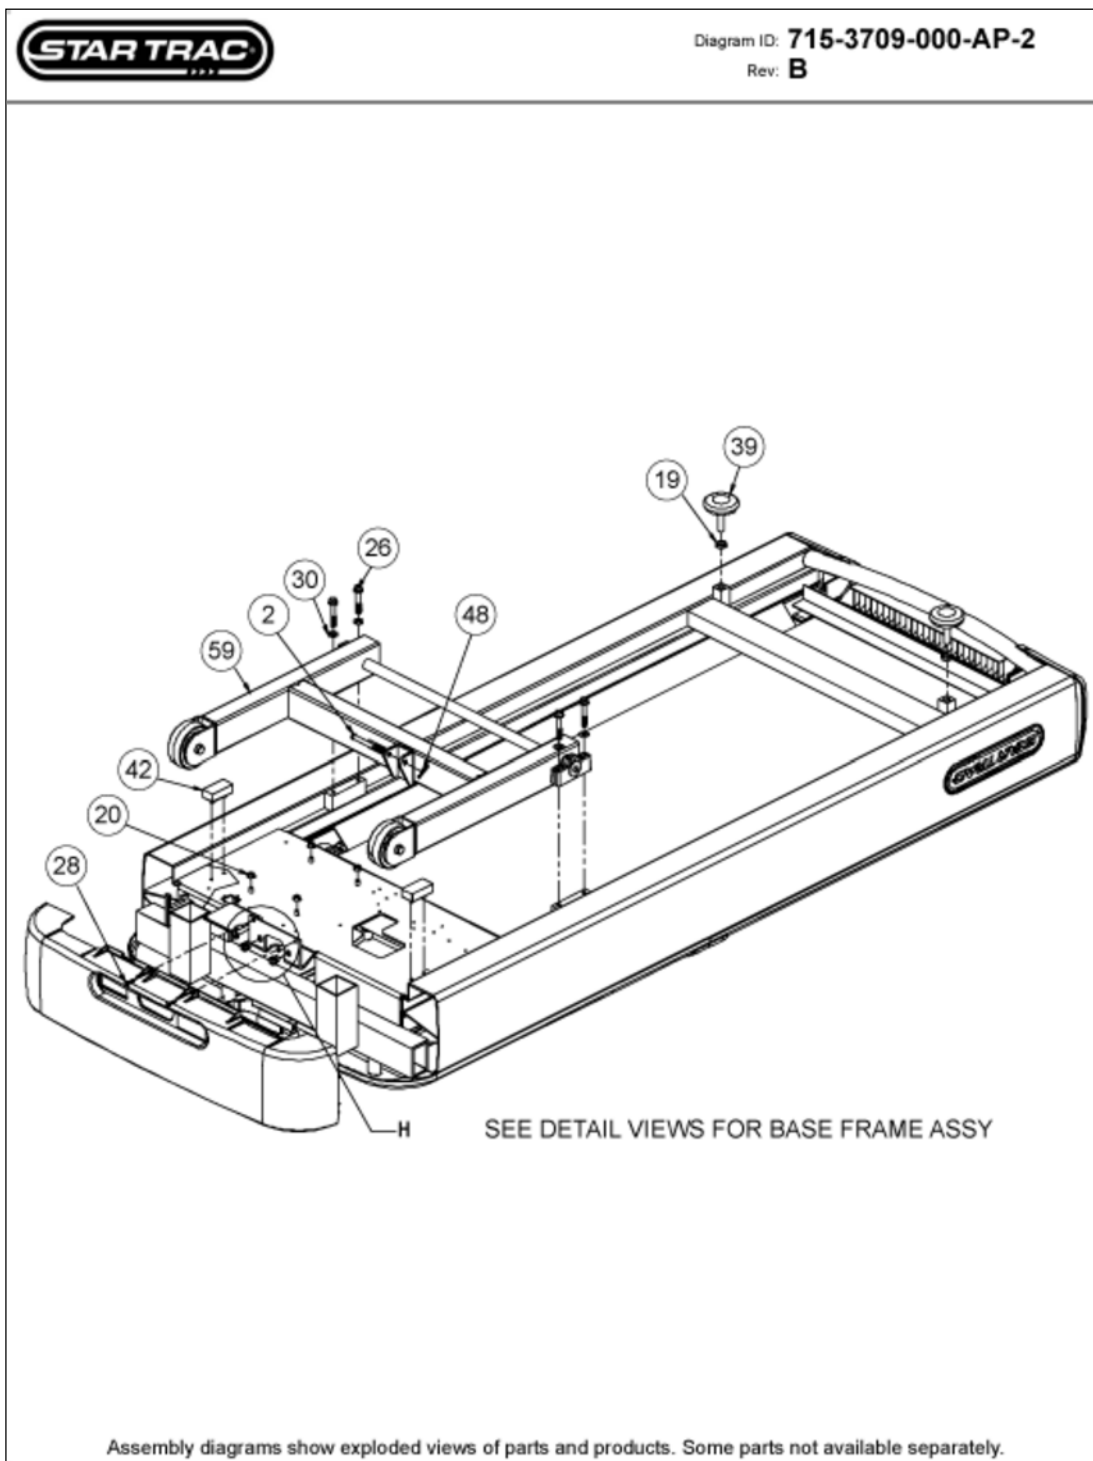

CARDIO • Treadmill • E Series Treadmill • E-TRx

Elevation Frame Assy

E-TRx

Elevation Frame Assy

E-TRx

Callout	Part Number:	Description
2	020-6288	PIN, CLEVIS, 3/8 X 2.5
19	110-1823	NUT, 1/2-13X5/16" JAM
20	110-1870	NUT, 5/16-18
26	110-3430	PIN, CLEVIS, 3/8X1-5/8
28	110-3450	SCREW, 10-24X3/4", TRUSS HEAD
30	120-0460	WASHER, 3/8" LOCK
39	140-3200	ADJUSTABLE FOOT, 1/2-13X3.0"
42	140-3397	BUMP STOP, W/THREADED STUD
48	140-3415	CLIP, CLEVIS PIN, 3/8
59	715-3726	ASSY, SUB, ELEVATION

Parts are subject to availability. Part pricing may change with or without notice.
Check the Star Trac Support Website <http://support.startrac.com> for current part pricing.

October 22, 2009