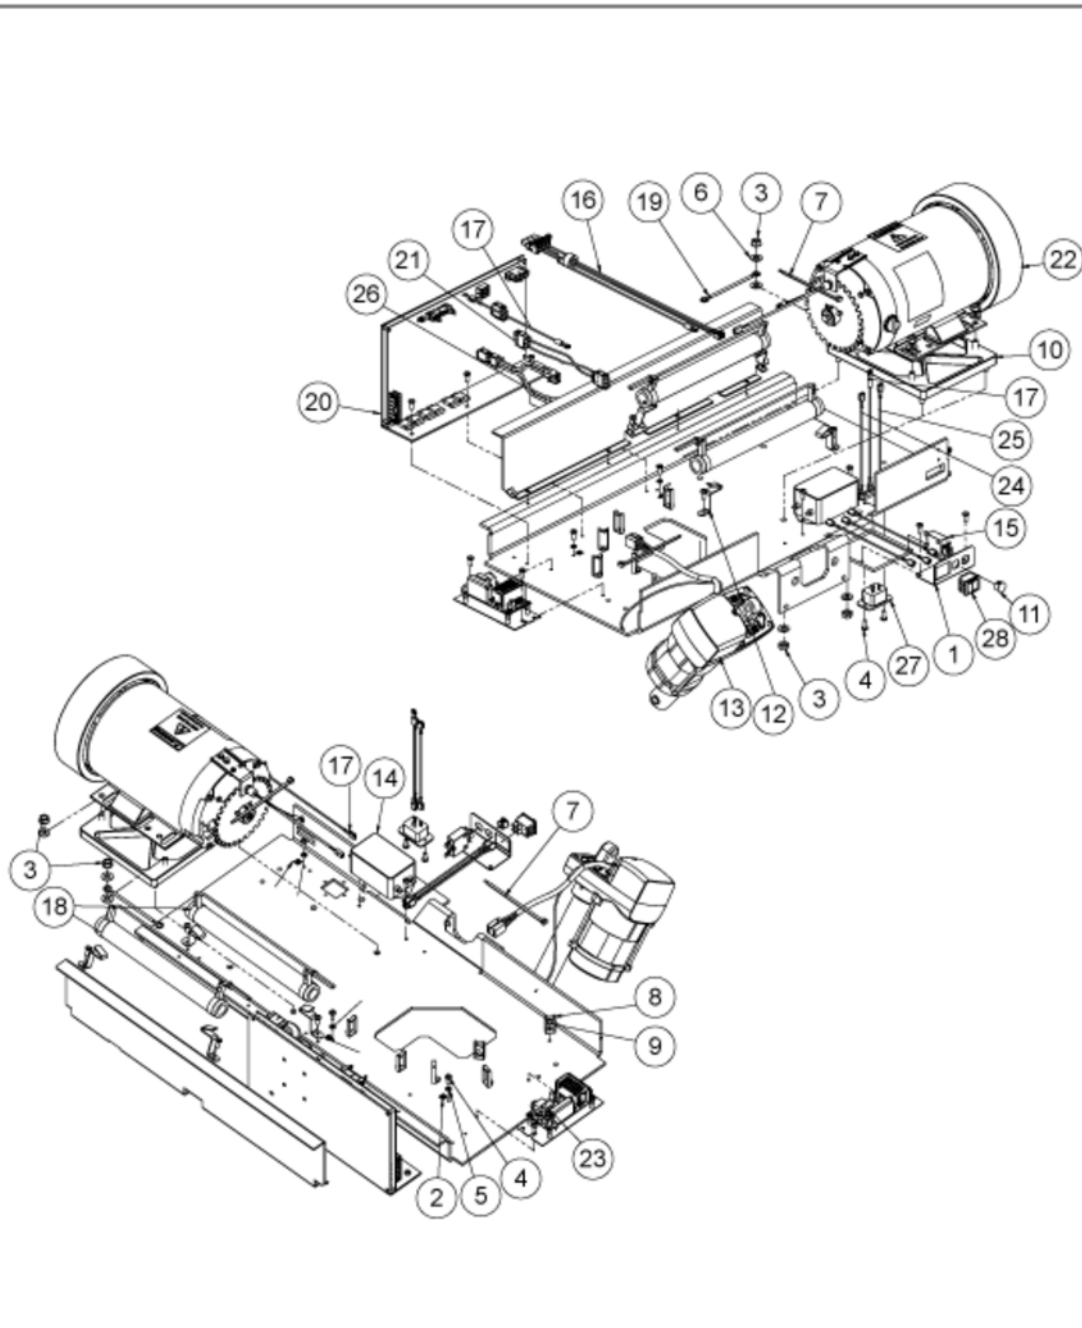

Electrical Assy

Lower (110V 14A)

E-TRx

Diagram ID: 715-3809-000-AP-1
Rev: A

Assembly diagrams show exploded views of parts and products. Some parts not available separately.

Electrical Assy

Lower (110V 14A)