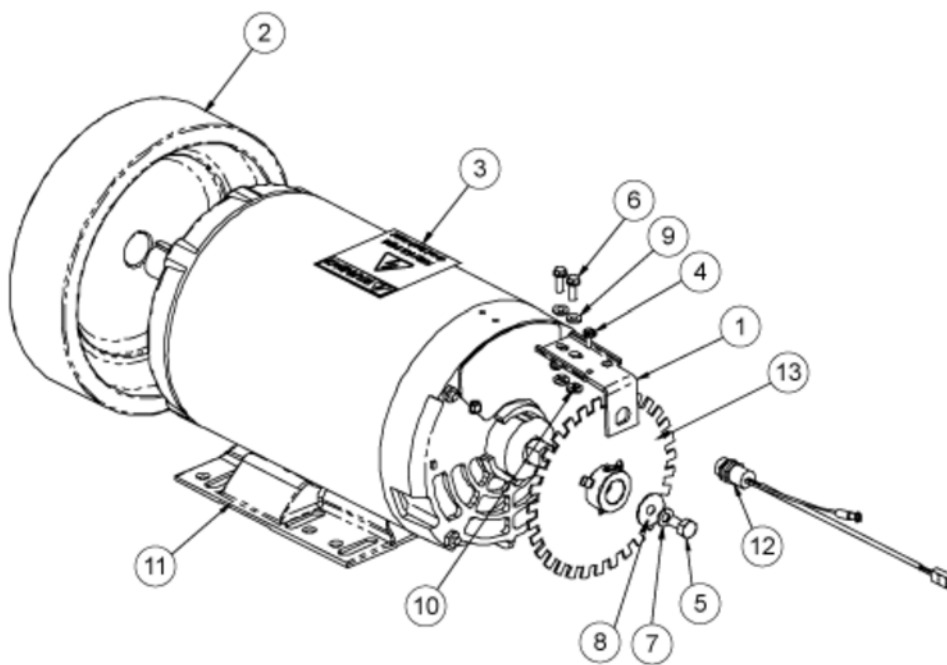

CARDIO • Treadmill • E Series Treadmill • E-TRx

Motor Assy 220VAC

Diagram ID: 715-3681-000-AP-1
Rev: A

Assembly diagrams show exploded views of parts and products. Some parts not available separately.

Motor Assy 220VAC

Callout	Part Number:	Description
1	020-6563	BRACKET, RPM SENSOR, SUPPORT
2	020-7128	PULLEY, FLYWHEEL, 180J10X.875
3	050-1903	LABEL, WARNING, HIGH VOLTAGE
4	110-0180	*OBSOLETE*
5	110-0580	SCREW, 1/4-20X1/2" HHCS
6	110-3429	SCREW, 8-32X1/2", HHW, TAPTITE
7	120-0420	WASHER, 1/4" LOCK
8	120-0425	WASHER, FLAT, 1/4X7/8ODX.047
9	120-3266	WASHER, #8, SHOULDER, NYLON
10	120-3267	WASHER, #8, RETAINER, NYLON
11	260-0934	MOTOR, DRIVE, 220V 5HP AC
12	560-0069	RPM SENSOR, W/GRND WIRE, AC PT
13	715-3574	RPM DISK, 31 SLOT, AC MOTOR

Parts are subject to availability. Part pricing may change with or without notice.
Check the Star Trac Support Website <http://support.startrac.com> for current part pricing.

October 22, 2009