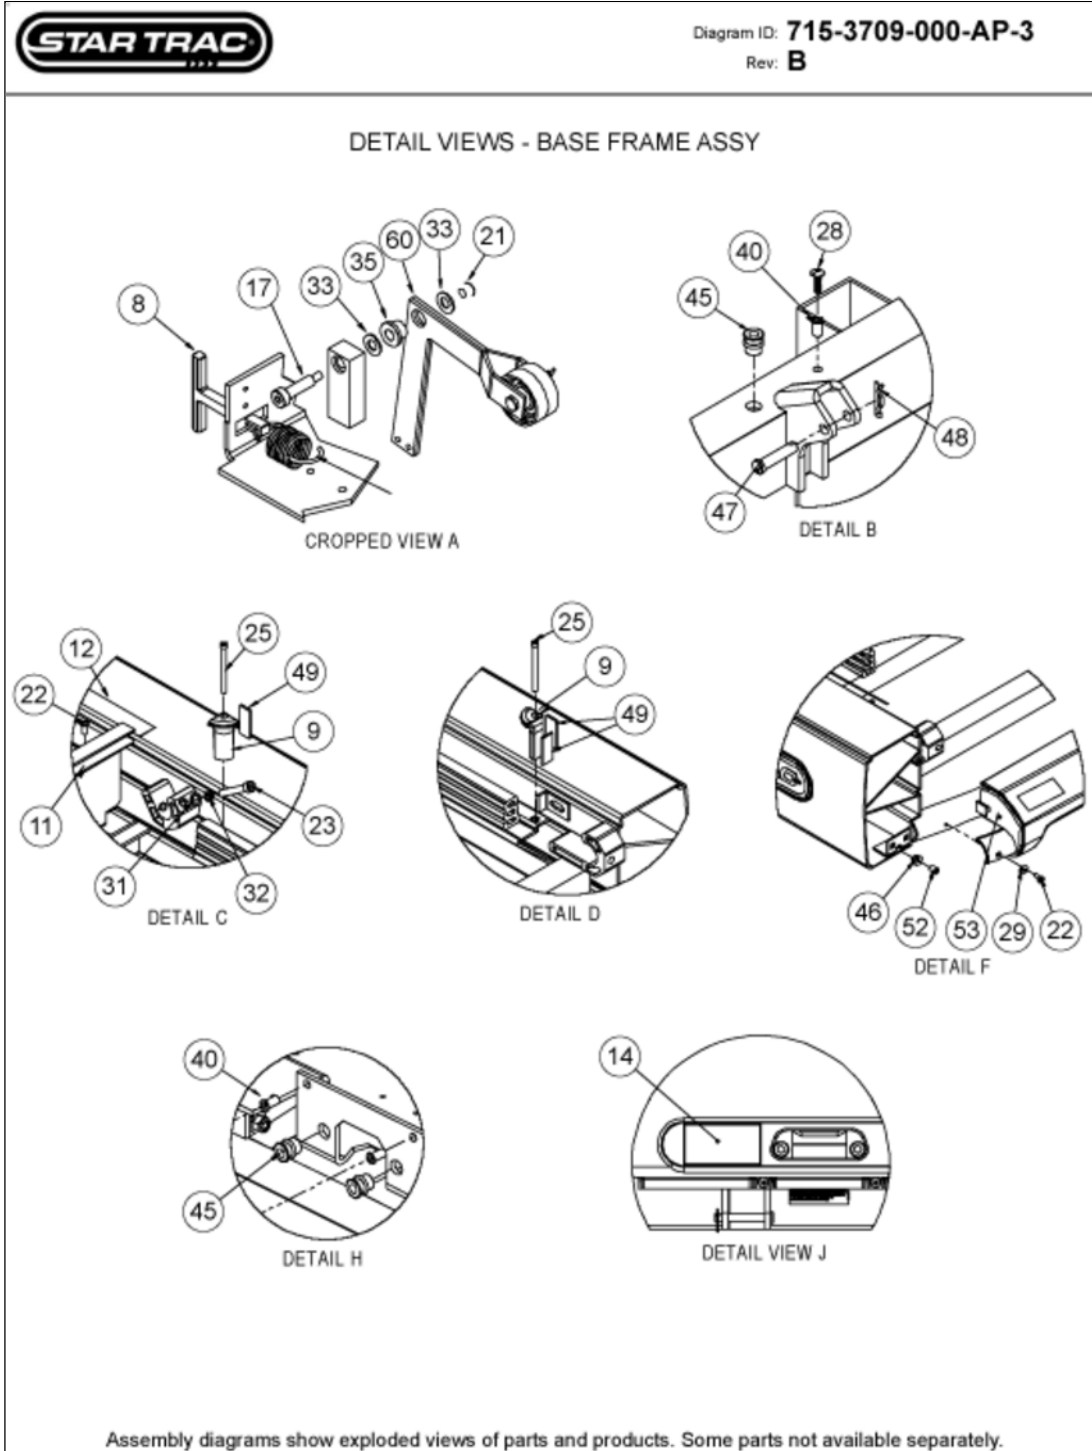

CARDIO • Treadmill • E Series Treadmill • E-TRx

Detail Views Base Frame Assy E-TRx

Detail Views

Base Frame Assy

E-TRx

Callout	Part Number:	Description
8	020-7143	HANDLE, QUICK RELEASE, TENSION
9	020-7228	DECK, RETENTION, DELRIN, ROD
11	020-7271	SHIELD, DUST, TR
12	020-7276	BRACKET, DECK RETENTION, REAR
14	050-2041	LOGO, STARTRAC, VLAD
17	050-2159	LABEL, CAUTION, PINCH POINTS,TR
21	110-3026	SCREW, 10-24X3/4" PHTCS
22	110-3056	SCREW, 5/16-18X2.0" SHCS
23	110-3415	SCREW, 5/16-18 X 3.5, SHC, HE,
25	110-3428	BOLT, 3/8-16X2.25X1HEX, FLANGE
28	110-3450	SCREW, 10-24X3/4", TRUSS HEAD
29	120-0341	WASHER, #10 FLAT SAE
31	120-0490	WASHER, 5/16 X1/2" FLAT
32	120-0496	WASHER, 5/16" LOCK
33	120-3310	WASHER, .390IDX.750ODX.067,
35	130-1756	BUSHING, FLANGED, BRONZE,
40	140-3340	RIVET NUT, #10-24, 130"-.225"
45	140-3409	RIVET, NUT, #5/16-18, PANEL
46	140-3410	NUT, GROMMET, #10, .03-.197
49	140-3416	FOAM, PAD, BLK, 1.5X.65X.093
52	140-3439	SPACER, RUBBER, .19X.315X.429
53	140-3446-01	SPACER, FOAM, TAIL CAP, LT,E-TRX
60	715-3790	ASSY, BELT TENSIONER, TR

Parts are subject to availability. Part pricing may change with or without notice.
Check the Star Trac Support Website <http://support.startrac.com> for current part pricing.

October 22, 2009