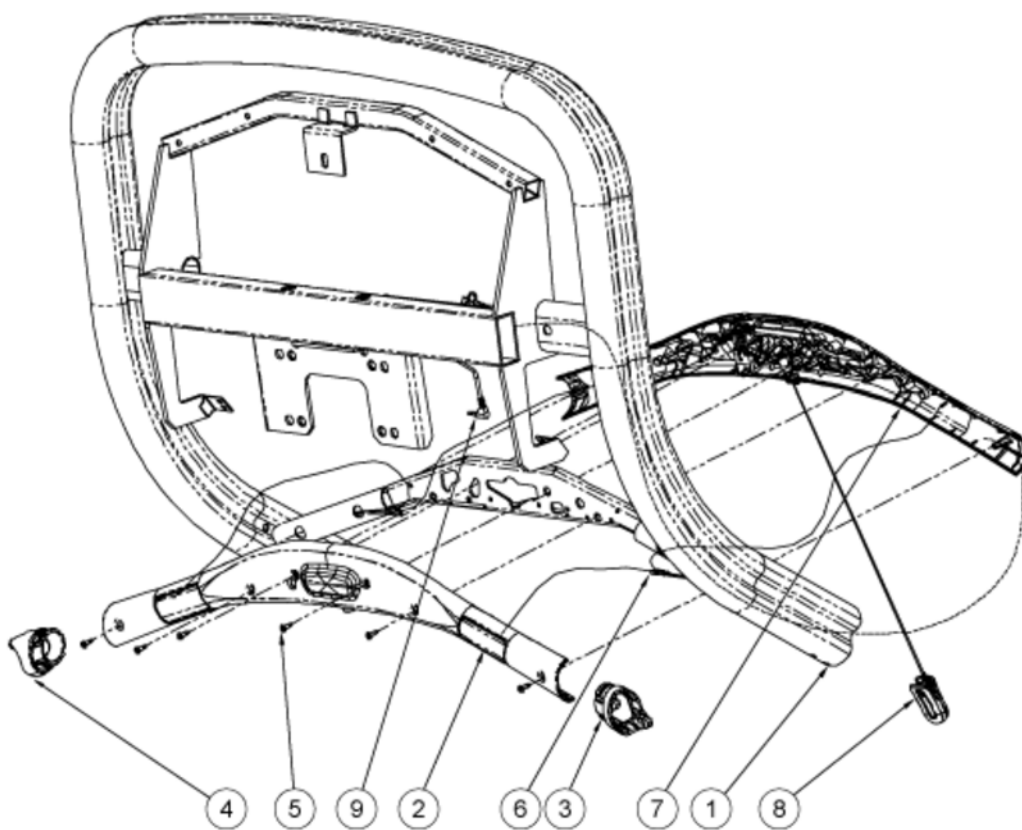

Parts are subject to availability. Part pricing may change with or without notice.
Check the Star Trac Support Website <http://support.startrac.com> for current part pricing.

October 22, 2009

CARDIO • Treadmill • E Series Treadmill • E-TRx

Hotbar Assy

E-TRx

Diagram ID: 715-3747-000-AP-1
Rev: C

Assembly diagrams show exploded views of parts and products. Some parts not available separately.

Hotbar Assy E-TRx

Callout	Part Number:	Description
1	020-7183	WELDMENT, TOP RAIL, OX
2	020-7214	*ALT* USE PART # 020-7330
3	020-7218-01	GROMMET, HOT BAR OX, LEFT
4	020-7218-02	GROMMET, HOT BAR OX, RT
5	110-3165	SCREW, M4X0.7X20L, PHT,PH,CS,ZI
6	715-3425	SPLITTER, HR GRIP
7	715-3859-KT	ASSY, HOT BAR, COMPLETE, ETRX
8	715-3719	ASSY, LANYARD E-STOP, OX
9	715-3746	CABLE, SW I/O THRU RAIL, OX