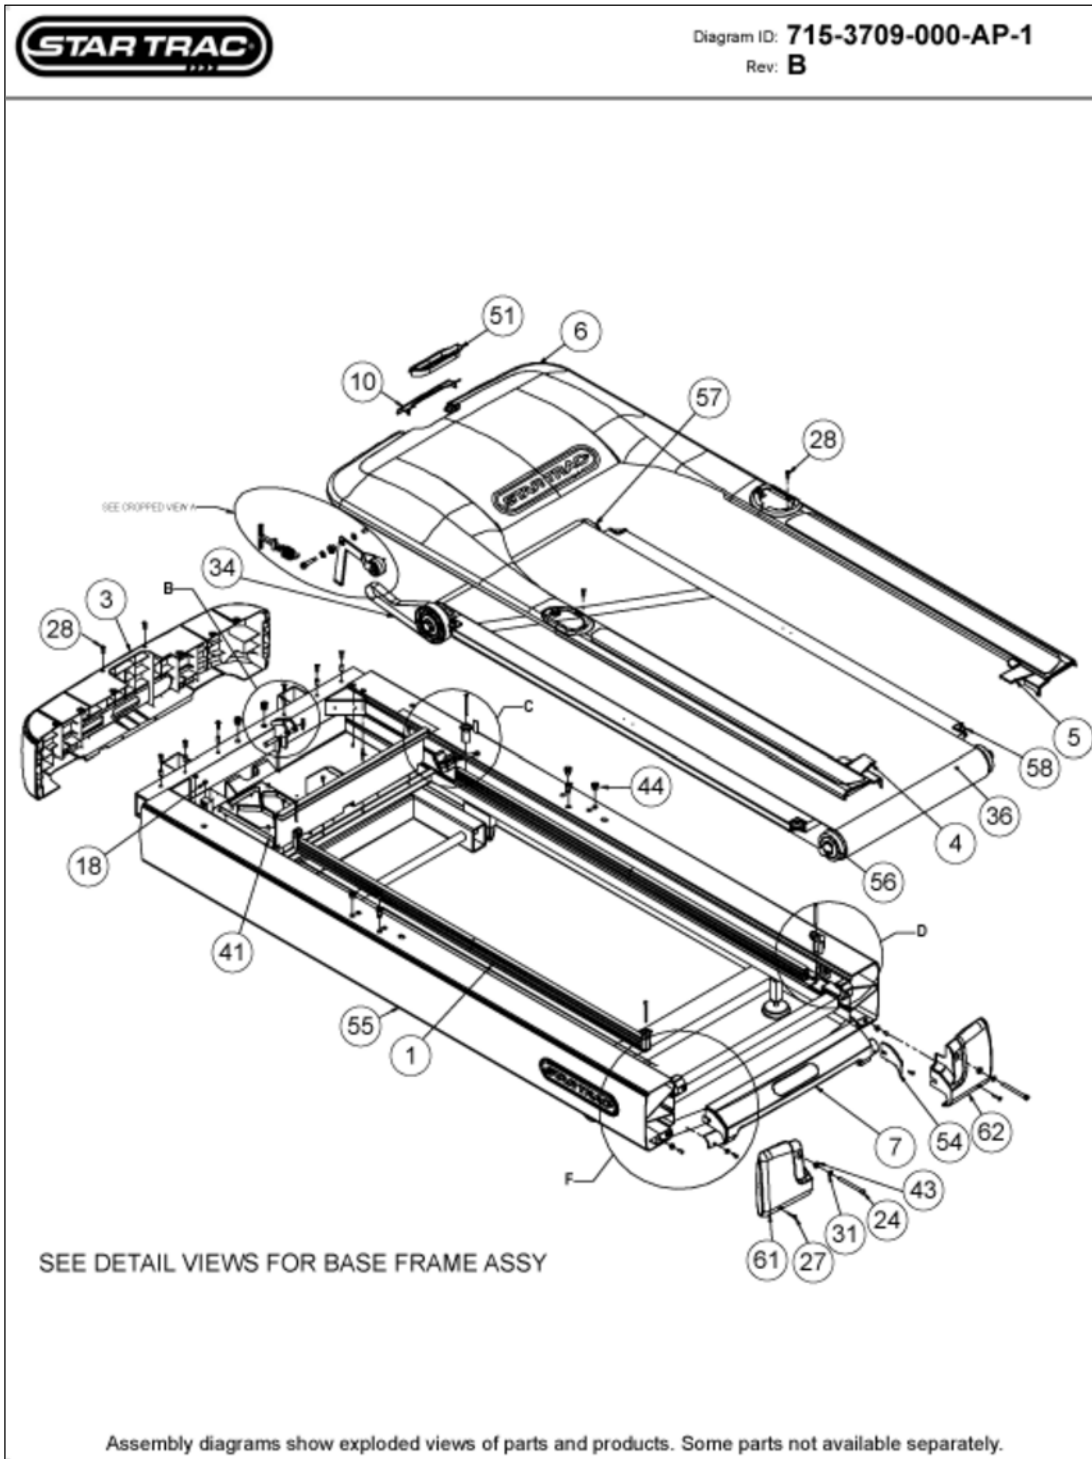

CARDIO • Treadmill • E Series Treadmill • E-TRx

Base Frame Assy

E-TRx

Base Frame Assy E-TRx

Callout	Part Number:	Description
1	010-3106	DECK RUBBER, 53.5"
3	020-7030	CAP, FRONT, OX
4	020-7033-01	COVER, PLSTIC RAIL, LEFT, BACK
5	020-7033-02	COVER, PLSTIC RAIL, RT, BACK
6	020-7034	SHROUD, MOTOR, OX
7	020-7039	COVER, PLASTIC, TAIL CENTER,
10	020-7232	CAP, MOTOR SHROUD, TR OX
15	050-2070	LABEL, SERIAL, TV KIT
18	110-1770	*OBSOLETE*
24	110-3417	SCREW, 10-24X2.5X.875, SHC, HE
27	110-3443	SCREW, 10-32, 1.00, PHM, PH SS
28	110-3450	SCREW, 10-24X3/4", TRUSS HEAD
31	120-0490	WASHER, 5/16 X1/2" FLAT
36	130-1759	BELT, RUN, E8/2 O/U3, AS TXGD1
41	140-3392	SPACER BLOCK, MOTOR, TREAD
43	140-3405	WASHER, HAT, TAIL CAP
44	140-3408	RIVET, NUT, #5/16-18, PANEL
51	140-3428	GROMMET, NECK, 6X2, TR, OX
54	140-3446-02	SPACER, FOAM, TAIL CAP, RT,E-TRX
55	710-3141	FRAME, STRUCTURE, POWDER COAT
56	715-3635	ASSY, ROLLER, TAIL, FLAT, 88.9
57	715-3637	ASSY, ROLLER, HEAD, FLAT, 88.9
58	715-3689	ASSY, DECK, 25.75X53.75, OXTR
61	715-3791-01	ASSY, COVER, TAIL, LEFT, E-TRX
62	715-3791-02	ASSY, COVER, TAIL, RT, E-TRX