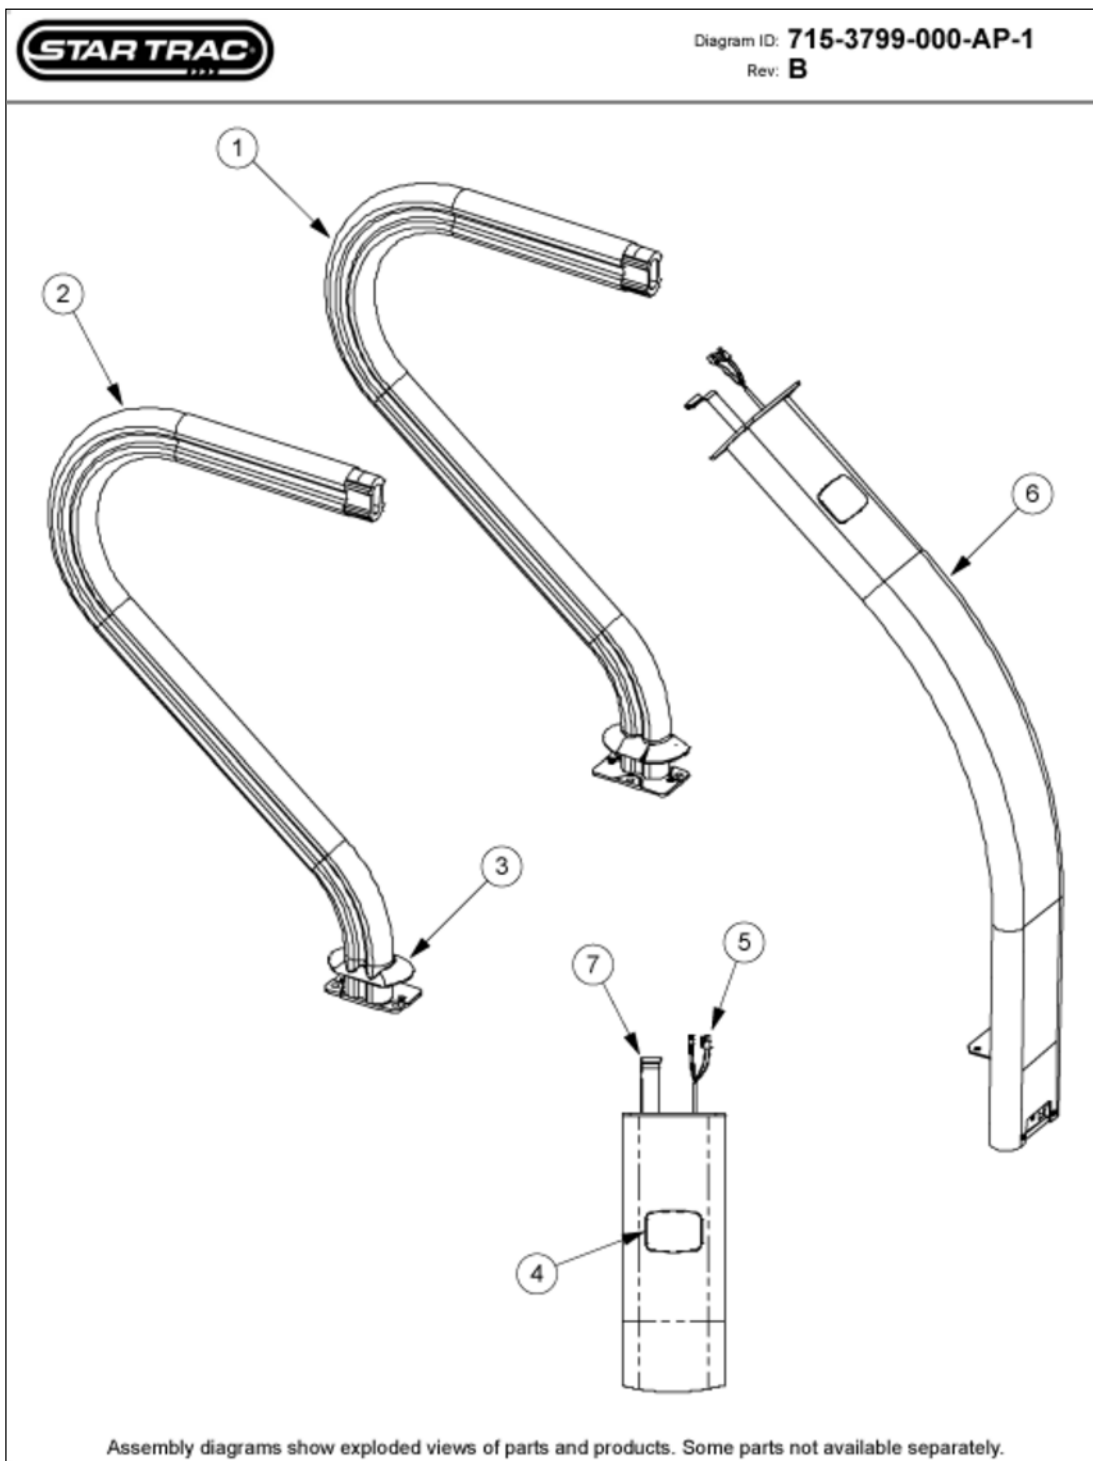

CARDIO • Treadmill • E Series Treadmill • E-TRx

Handrail & Neck E-TRx

Handrail & Neck E-TRx

Callout	Part Number:	Description
1	020-7179	RAIL, SIDE, LEFT
2	020-7181	RAIL, SIDE, RIGHT
3	020-7245	GSKET, HANDRAIL, OX
4	050-2158	BADGE, PRODUCT, E-TRX
5	715-3678	HARNESS, DC SUPPLY, PRO TR
6	715-3699	WELDMENT, FRONT RAIL
7	715-3781	TRANSLATOR CABLE

Parts are subject to availability. Part pricing may change with or without notice.
Check the Star Trac Support Website <http://support.startrac.com> for current part pricing.

October 22, 2009